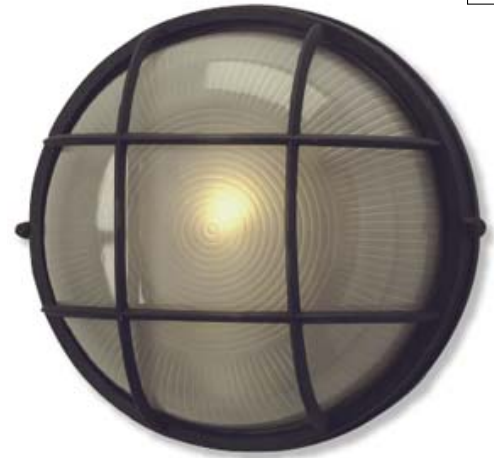

Features + Specifications

IP54-207721

Intended Use:

- Building interior/exterior
- Ceiling/Wall mount

Construction:

- Die cast aluminium body
- Die cast aluminium lens frame / cage
- Spun aluminum back compartment
- Neoprene rubber gasket

Finish:

- Powder coat paint

Optical System:

- Frosted borosilicate glass lens
- High power LED 50000+ hrs rated light module
3000K or 5000K CCT with 80 CRI

Electrical System:

- Electronic Driver, cold temp. rated
- RoHS Compliant
- Short circuit and overheat protected
- Custom surface conduit entry hub(s) available ①
- Back compartment approved for feed thru application

Installation:

- Direct mount over 4" round electrical box
- Custom surface conduit entry hub(s) available ①

Product Code Information

IP65 - 207721 -	COLOR	LAMP	VOLTAGE	OPTIONS
	B=Black	10W3K=720lm, 3000K	120=120V	① CEH= Conduit entry hub(s)
	W=White	10W5K=798lm, 5000K	277=277V ①	
	A=Aluminum		347=347V ①	
	G=Grey			
	CC=Custom Color			