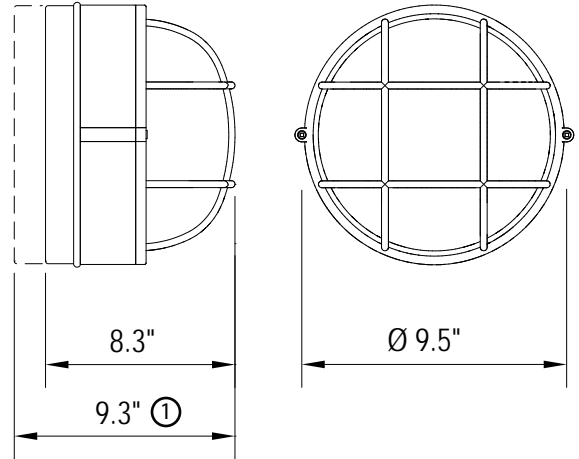

Features + Specifications

IP54-207721

Intended Use:

- Building interior/exterior
- Ceiling/Wall mount

Construction:

- Die cast aluminium body
- Die cast aluminium lens frame / cage
- Spun aluminum back compartment
- Neoprene rubber gasket

Finish:

- Powder coat paint

Optical System:

- Frosted borosilicate glass lens
- High power LED 50000+ hrs rated light module
  3000K or 5000K CCT with 80 CRI

Electrical System:

- Electronic Driver, cold temp. rated
- RoHS Compliant
- Short circuit and overheat protected
- Custom surface conduit entry hub(s) available ①
- Back compartment approved for feed thru application

Installation:

- Direct mount over 4" round electrical box
- Custom surface conduit entry hub(s) available ①

Product Code Information

IP65 - 207721 -	COLOR	LAMP	VOLTAGE	OPTIONS
	B=Black	10W3K=720lm, 3000K	120=120V	① CEH= Conduit entry hub(s)
	W=White	10W5K=798lm, 5000K	277=277V ①	
	A=Aluminum		347=347V ①	
	G=Grey			
	CC=Custom Color			

Project Name:		Fixture Type:	
QTY:	Product Code: