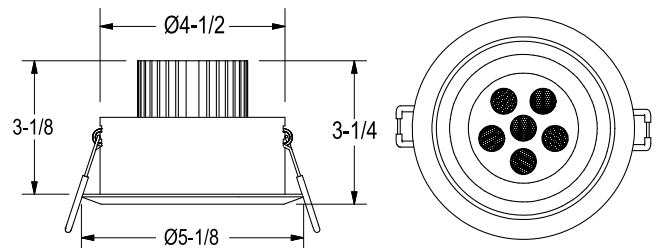

Features + Specifications

IP53-600545R27

Intended Use:

- Building interior
- **Ø5"** Ceiling recessed mount
- Approved for IC and AT application
- Damp location listed

Construction:

- Trim made from extruded/machined aluminum
- Body and heat sink made from extruded aluminum
- Recessed housing made from sheet metal

Finish (LED Light Module):

- Anodized aluminum (A)
- Powder coat paint (W, B)
- Polished chrome plated (C)

Optical System:

- High power LED 50000+ hrs rated
- ① • **2700K CCT with 80+ CRI**
- Precision made optical lens
- Standard **45°** symmetrical light distribution
- Special 8°, 15°, 30° & 60° available*
- Up to 30° tilt adjustment with 350° rotation
- Unique no tool installation

Product Code Information

IP53 - 600545R27 - TRIM COLOR - LAMP - VOLT

W=White
B=Black
A=Aluminum②
C=Chrome

18W 120=120V

- ① Similar to Halogen lamp color
- ② RPS - RaPid Shipping
- ③ Operates well with most dimmers (leading edge or trailing edge)
-use ELV type dimmers for optimum dimming performance