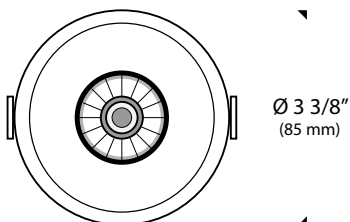

IP54-RDDC85

Electrical System

- Plug in style driver box with FT6 connection cables
- Driver junction box fill meets in/out wiring for 4 x 12AWG conductors
- High efficiency constant current drive technology, low THD, HPF, RoHS compliant
- 7W, 9W, 12W & 15W system watt
- 120V AC line dimmable with most phase cut dimmers, 120V AC with 0-10 control optional
- Driver box is IC rated with class II output

Mounting:

- Ceiling recessed mount
- Can be use as retrofit into existing finished ceiling
- New construction mounting plate is available, please order TP3

Dimensions: