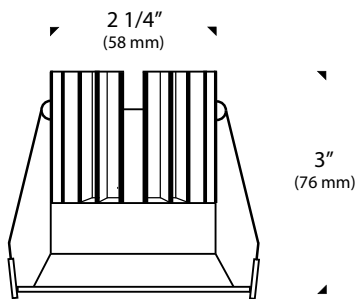

IP54-RDDC85

Electrical System

- Plug in style driver box with FT6 connection cables
- Driver junction box fill meets in/out wiring for 4 x 12AWG conductors
- High efficiency constant current drive technology, low THD, HPF, RoHS compliant
- 7W, 9W, 12W & 15W system watt
- 120V AC line dimmable with most phase cut dimmers, 120V AC with 0-10 control optional
- Driver box is IC rated with class II output

Mounting:

- Ceiling recessed mount
- Can be use as retrofit into existing finished ceiling
- New construction mounting plate is available, please order TP3

Dimensions: