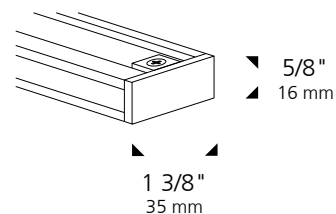

Project:	Type:	QTY:
Product Code:		

		Product Code	
		White	Black
Tracks Powder coat paint finish	4ft track	JT4-W	JT4-B
	6ft track	JT6-W	JT6-B
	8ft track	JT8-W	JT8-B

Construction:

- Extruded aluminum track body
- Copper power rails in PVC channel
- 20A 120V rated